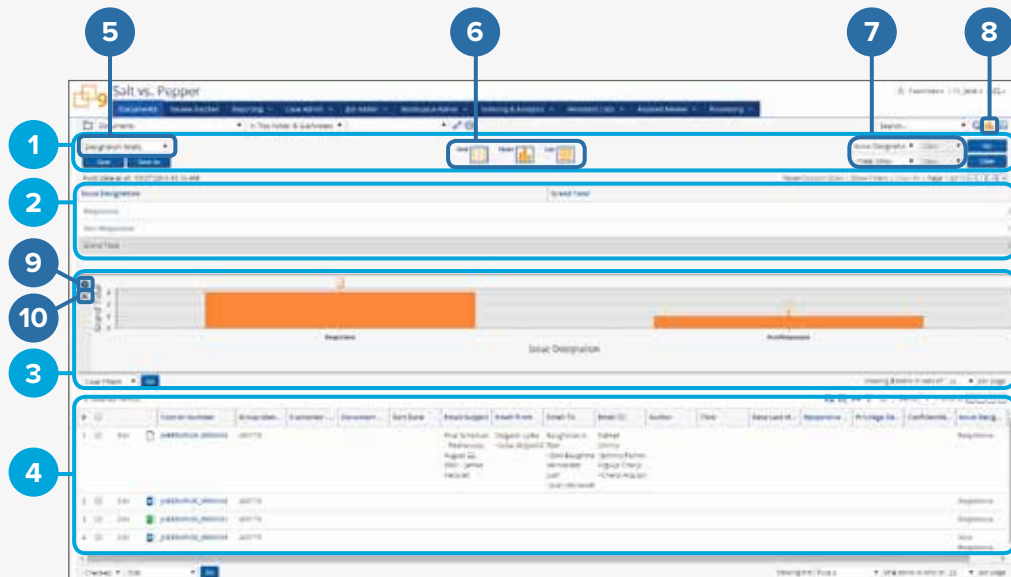

## Pivot

### Pivot Areas

1	<b>Menu</b>	Provides information and options for working with Pivot
2	<b>Grid</b>	Displays the pivot grid to summarize
3	<b>Chart</b>	Displays the pivot chart
4	<b>List</b>	Displays the item list

### Pivot Functions

5	<b>Select a profile...</b>	Provides a drop-down list of available Pivot Profiles
6	<b>Display Buttons</b>	Controls whether Pivot results display as a grid, chart, or list
7	<b>Group By/Pivot On</b>	Groups pivot data by the selected field/breaks down the total for each grouped item
8	<b>Pivot On/Off</b>	Toggles Pivot on or off on the Documents tab
9	<b>Chart Options</b>	Displays a set of options to customize the display of Pivot results
10	<b>Size to Fit</b>	Resizes Pivot results to fit the current window